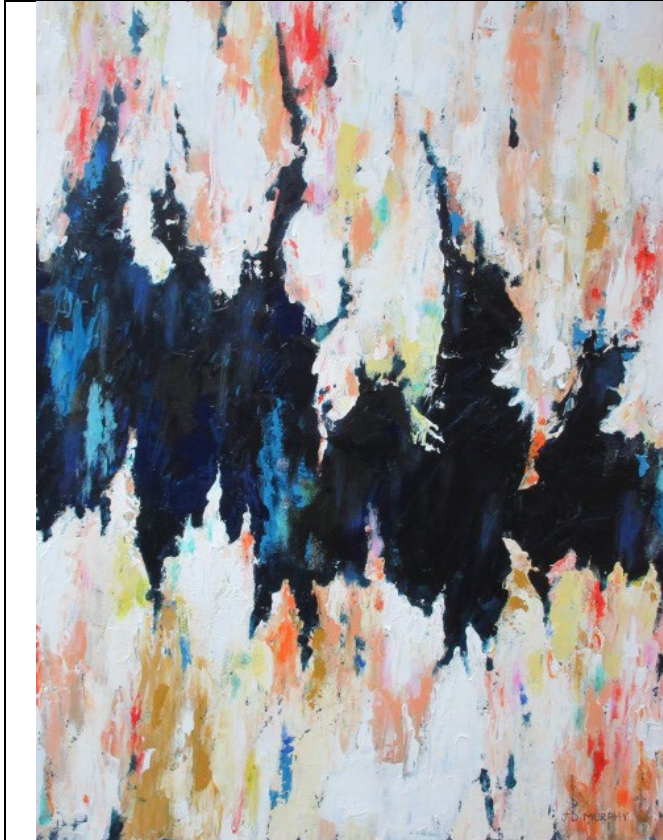

Tom's Palette (Mowat Lodge)

Acrylic

20" x 16"

\$125

Tom's Palette (Decorative Birches)

Acrylic

20" x 16"

\$125

Old Books

Acrylic

24" x 18"

\$175

Grotto

Acrylic

24" x 18"

\$175