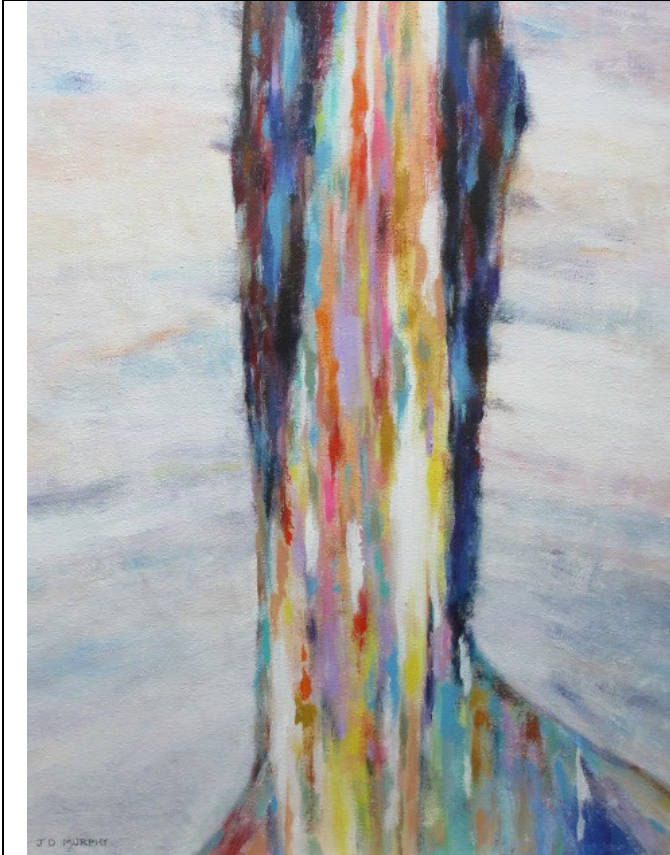

Propeller

Acrylic

24" x 18"

\$175

Links

Acrylic

24" x 18"

\$175

Bumbleberry

Acrylic

24" x 18"

\$175

Cruciform Fantasy

Acrylic

24" x 18"

\$175

The Thin Man

Acrylic

24" x 18"

\$175

Jupiter

Acrylic

24" x 18"

\$175